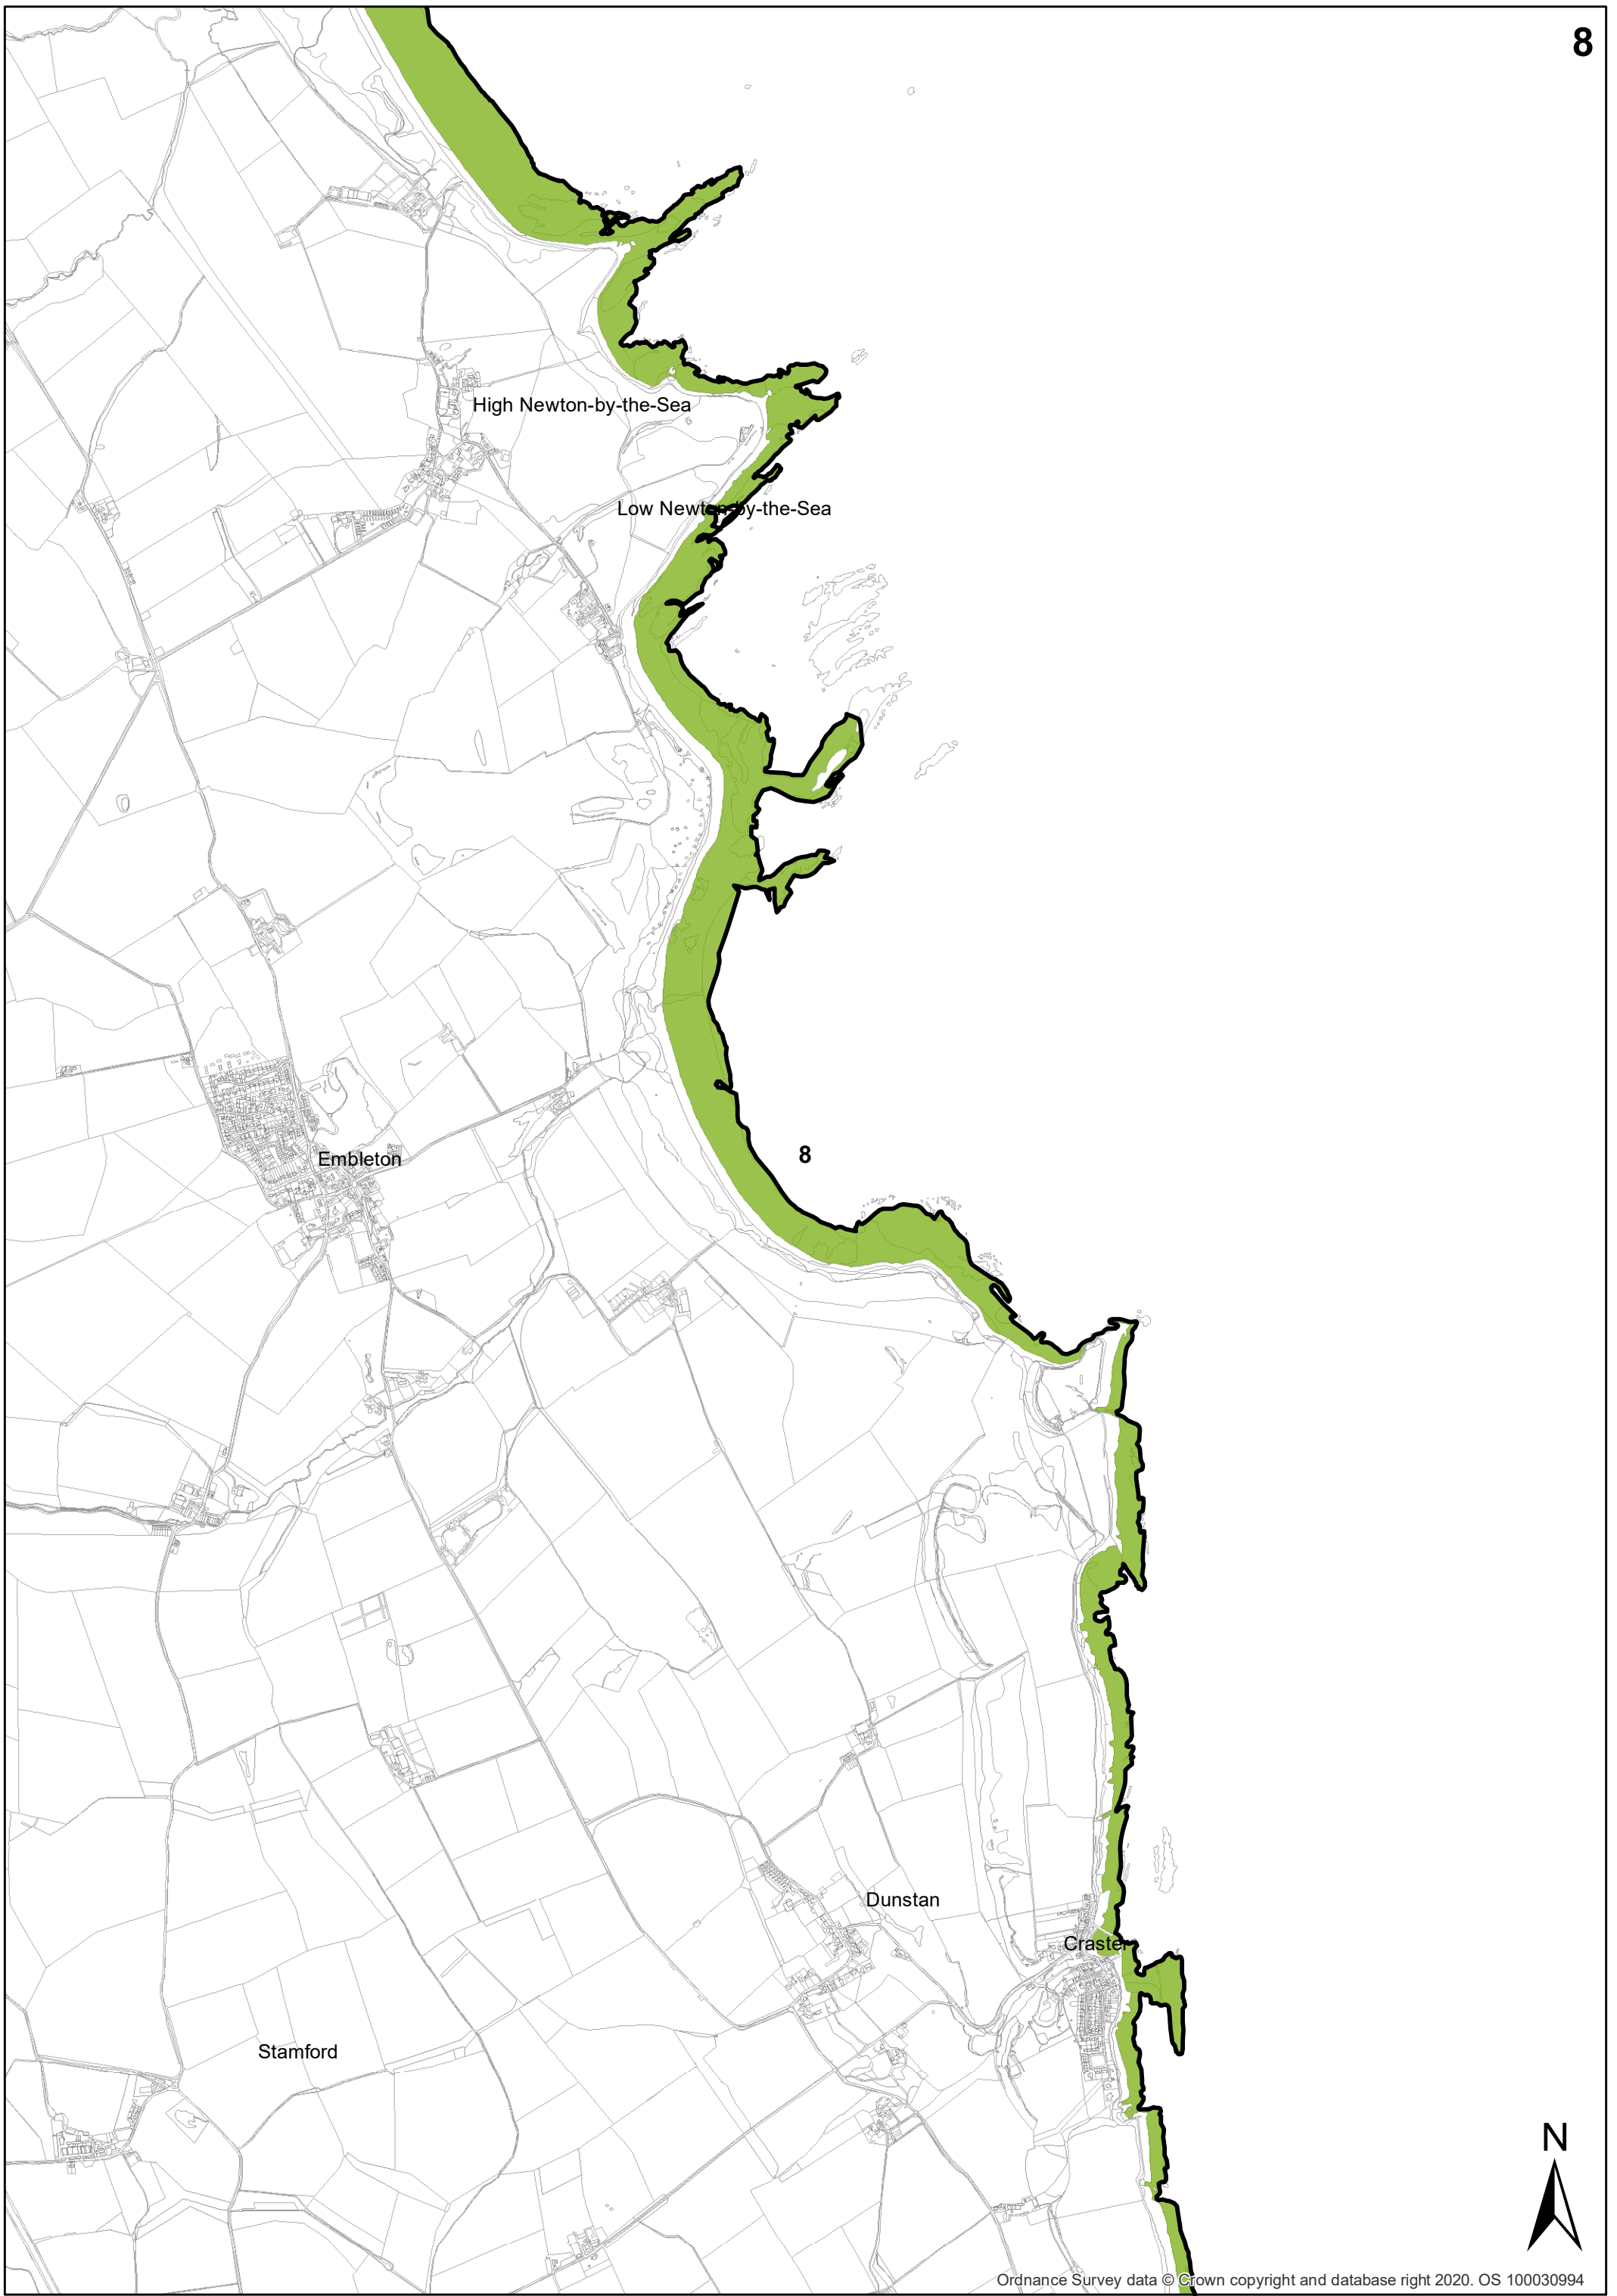

# Grid Index

3

Goswick

Haggerston

4

Holy Island

5

Elwick

Ross

Middleton

Easington

Budle

Red Barns

Seahouses

North Sunderland

7

Beadnell

West Fleetham

Swinhoe

Howick

Littlehoughton

Longhoughton

9

Boulme

# Legend

-  Coastal Change Management Area
-  Northumberland County Boundary
-  Northumberland National Park