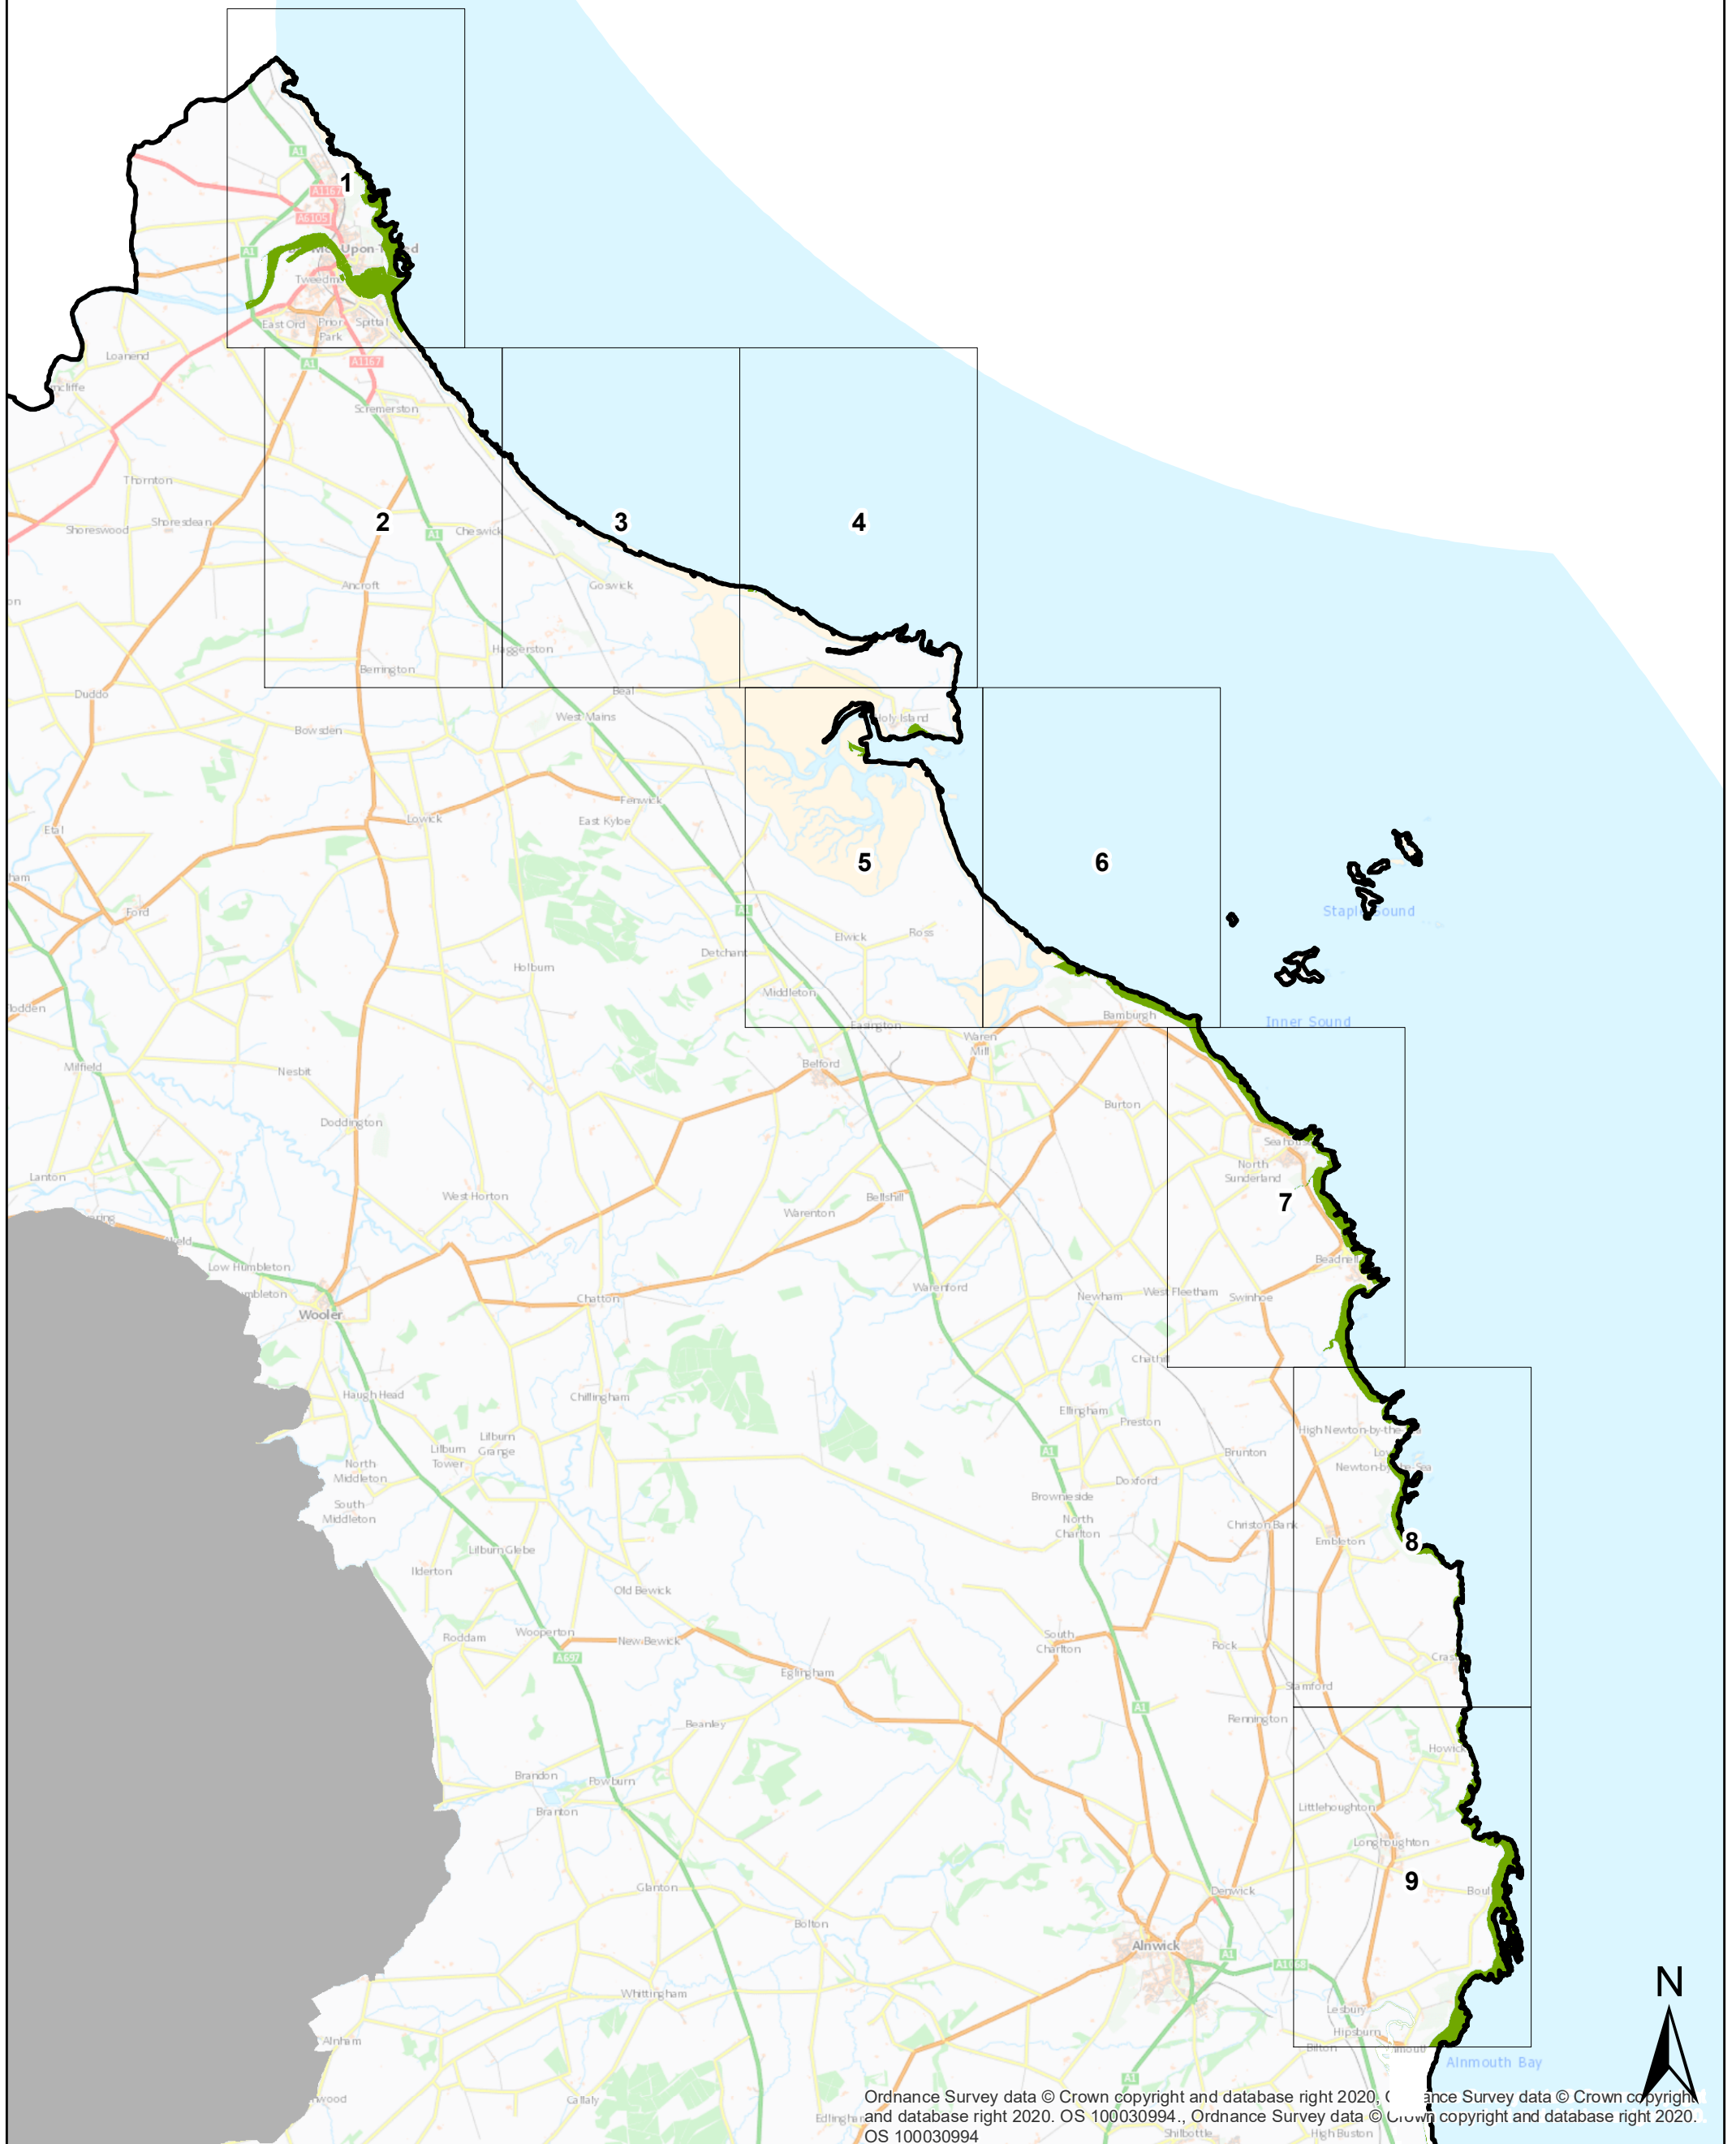

Legend

- Berwick to St Mary's Marine Conservation Zone
- Northumberland County Boundary
- Northumberland National Park

Grid Index