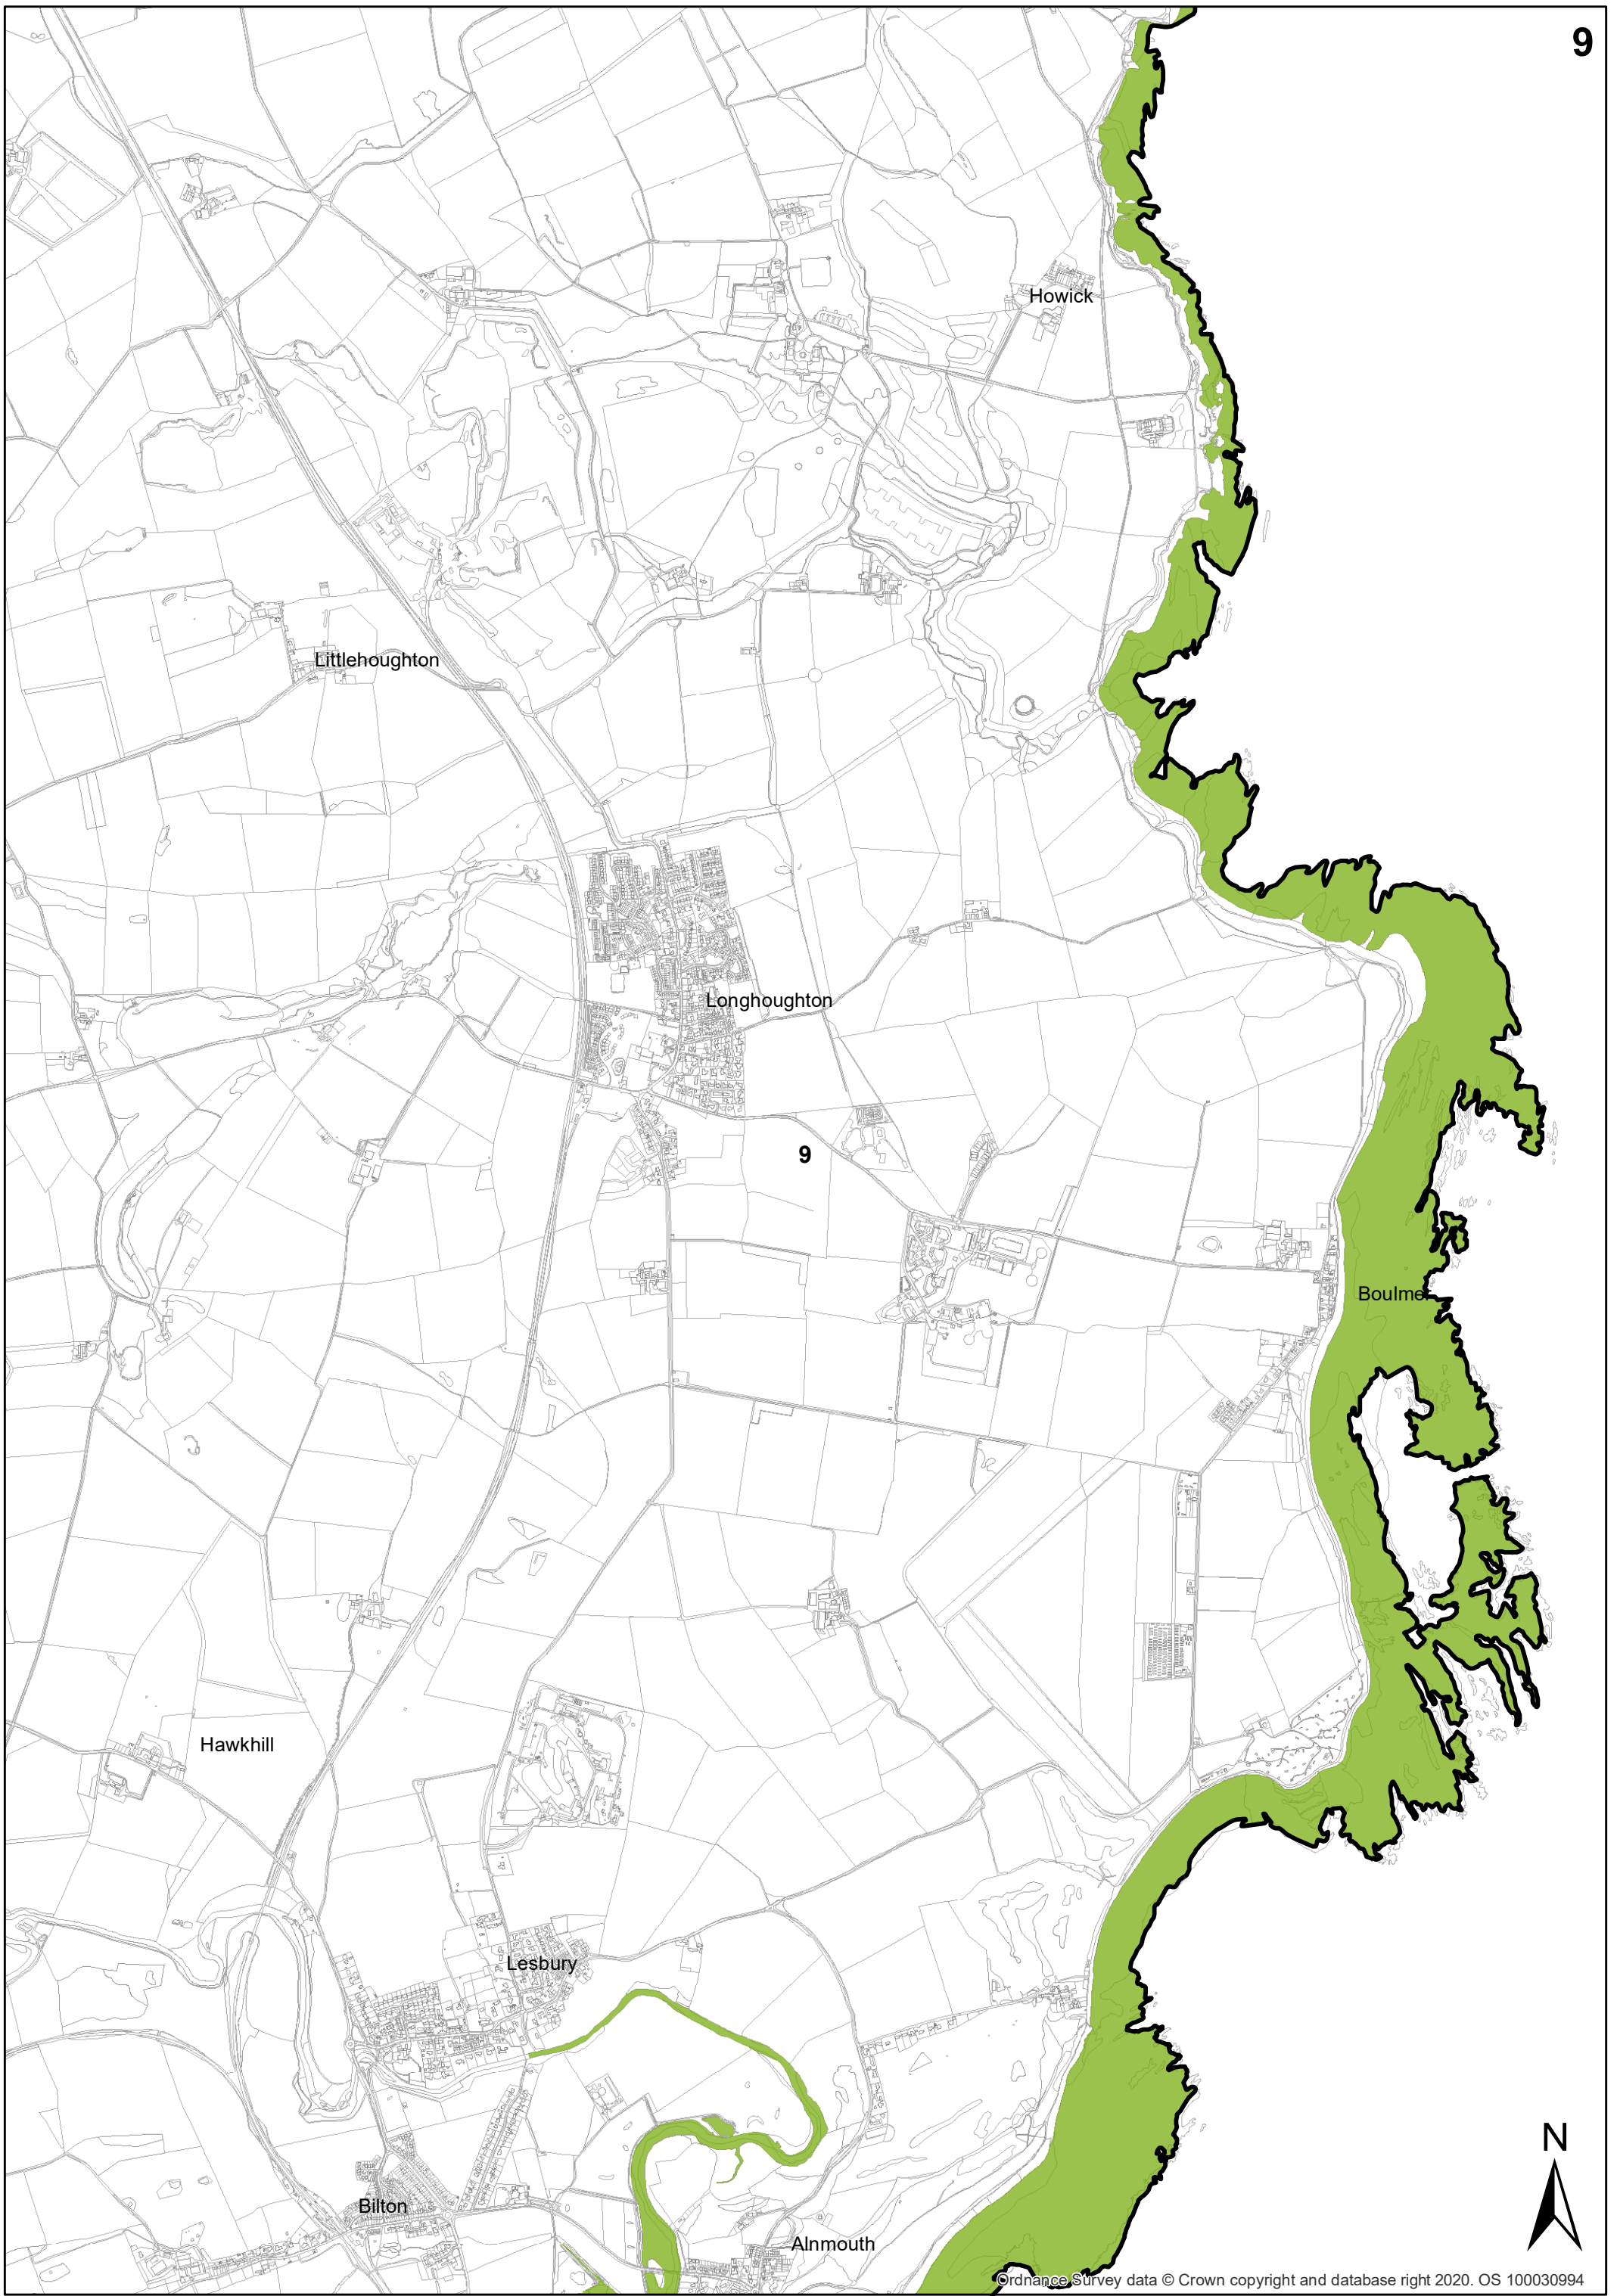

# **Schedule of Proposed Main Modifications to the Northumberland Local Plan Policies Map - Appendices**

**Appendix I: Berwick to St Mary's Marine Conservation  
Zone (Policy ENV 2)**

**Appendix II: Coastal Change Management Area (CCMA) (Policy  
WAT 5)**

# Grid Index

3

Goswick

Haggerston

4

Holy Island

5

Elwick

Ross

Middleton

Easington

Budle

Red Barns

Seahouses

North Sunderland

7

Beadnell

West Fleetham

Swinhoe

Howick

Littlehoughton

Longhoughton

9

Boulme