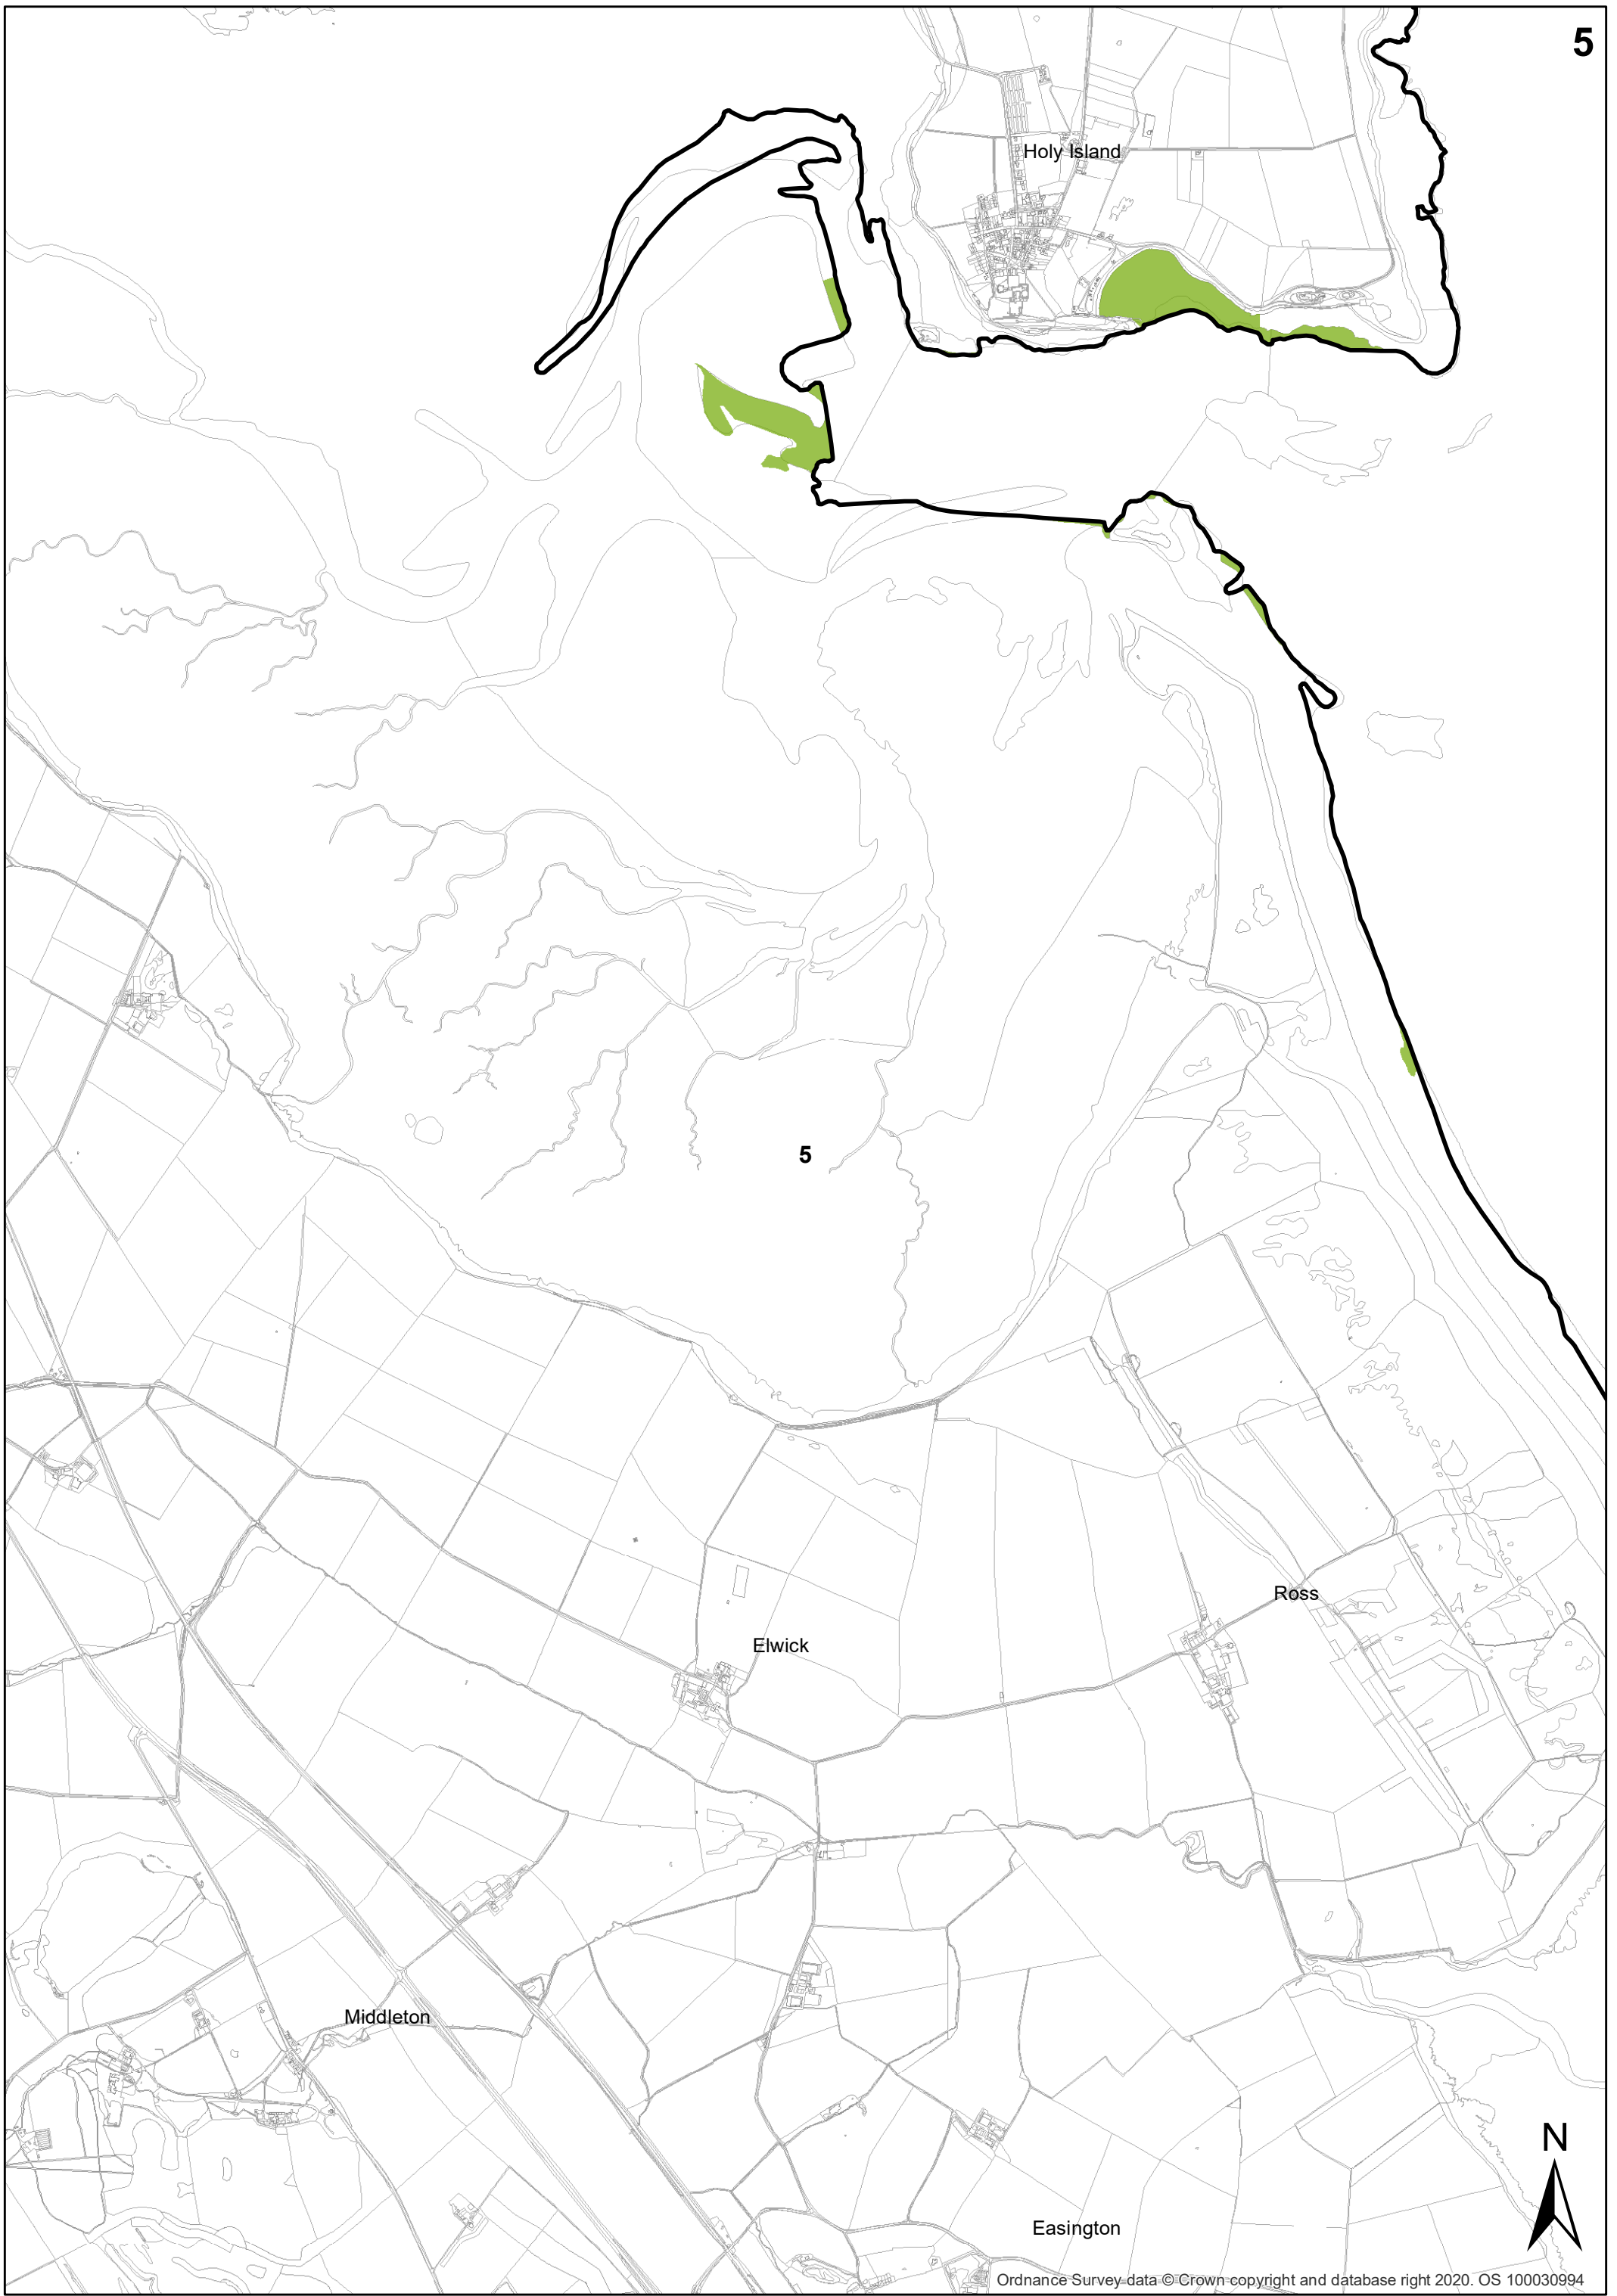

# **Schedule of Proposed Main Modifications to the Northumberland Local Plan Policies Map - Appendices**

**Appendix I: Berwick to St Mary's Marine Conservation  
Zone (Policy ENV 2)**

**Appendix II: Coastal Change Management Area (CCMA) (Policy  
WAT 5)**

# Grid Index

3

Goswick

Haggerston

4

Holy Island

5

Elwick