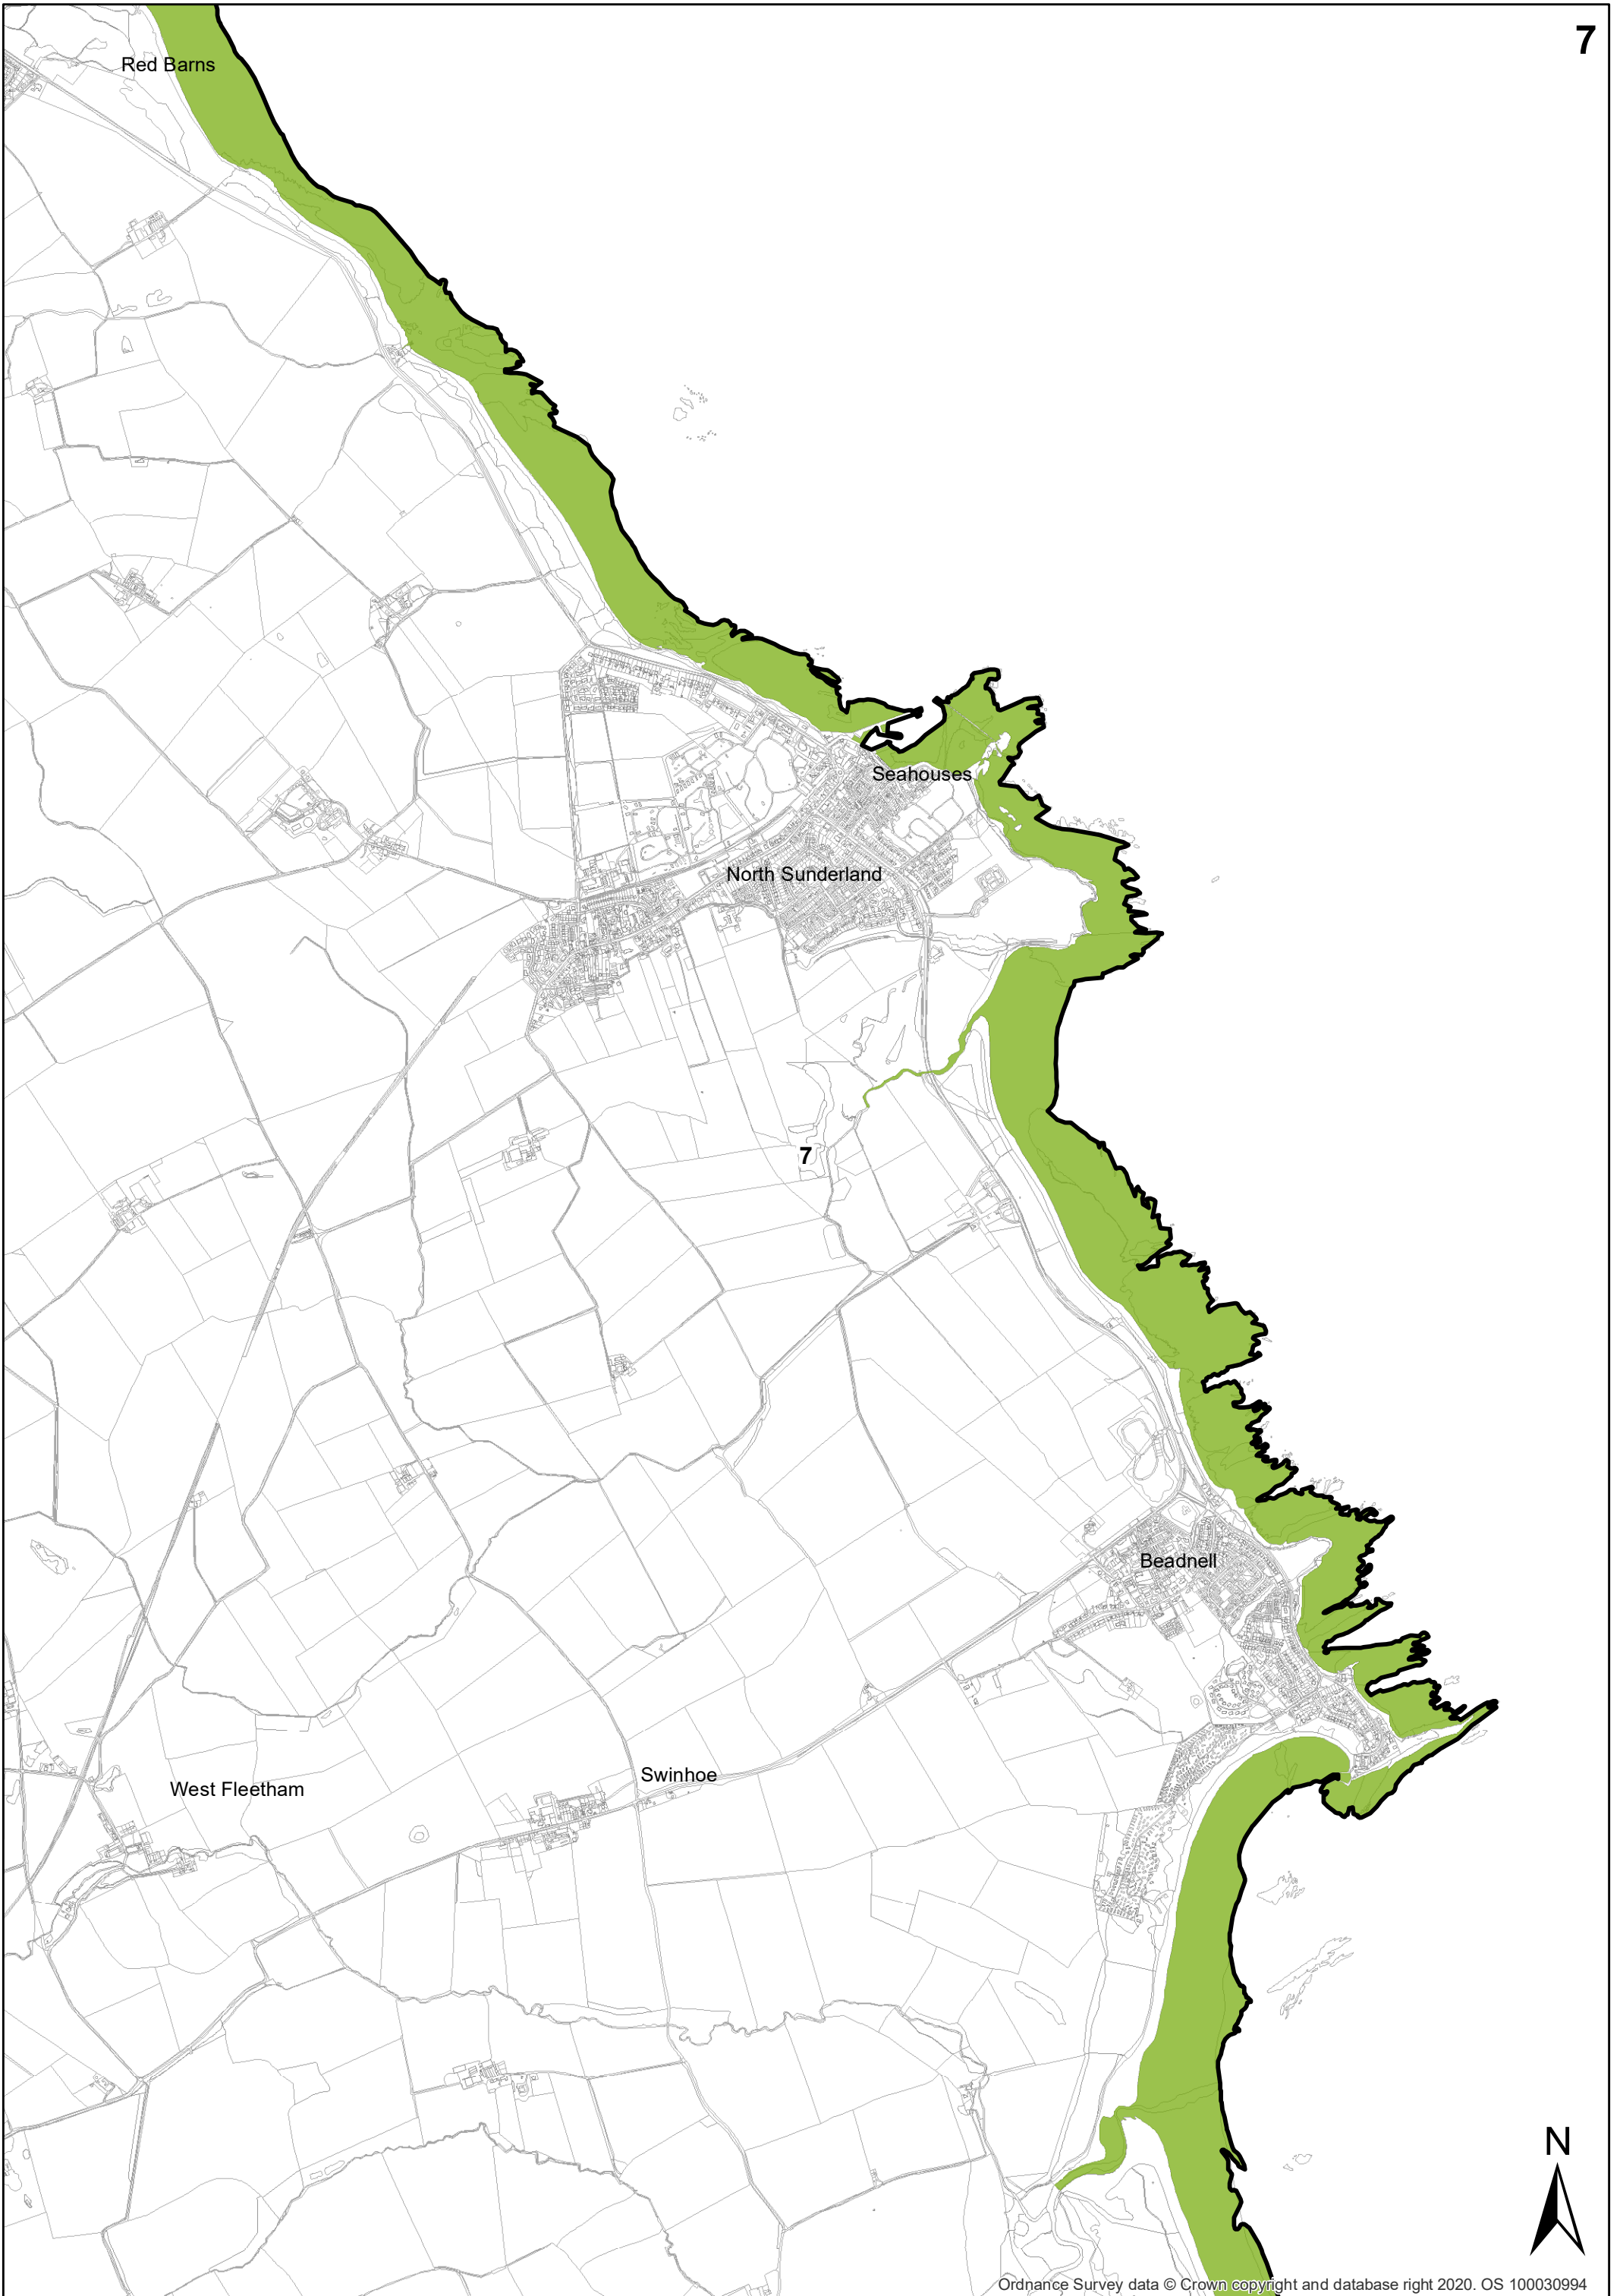

# **Schedule of Proposed Main Modifications to the Northumberland Local Plan Policies Map - Appendices**

**Appendix I: Berwick to St Mary's Marine Conservation  
Zone (Policy ENV 2)**

**Appendix II: Coastal Change Management Area (CCMA) (Policy  
WAT 5)**

# Grid Index

3

Goswick

Haggerston

4

Holy Island

5

Elwick

Ross

Middleton

Easington

Budle

Red Barns

Seahouses

North Sunderland

7

Beadnell

West Fleetham

Swinhoe

Howick

Littlehoughton

Longhoughton

9

Boulme